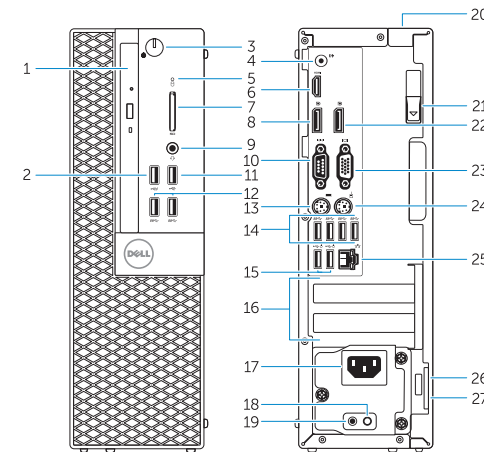

Features

Caractéristiques | Funcionalidades | Özellikler | الميزات

- Optical-drive bay
- USB 2.0 connector with PowerShare
- Power button/Power light
- Line-out connector
- Hard-drive activity light
- HDMI connector
- Memory card reader (optional)
- DisplayPort connector
- Headphone connector
- Serial connector
- USB 2.0 connector
- USB 3.0 connectors
- PS2/Keyboard connector
- USB 3.0 connectors
- USB 2.0 connectors (Supports Smart Power On)
- Expansion-card slots
- Power connector
- Power-supply diagnostic button
- Power-supply diagnostic light
- Cable-cover lock slot
- Release latch
- DisplayPort connector
- VGA connector (optional)
- PS2/Mouse connector
- Network connector
- Security-cable slot
- Padlock ring